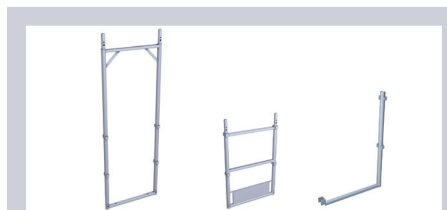

HAKI Ram

Easy to erect with few components!

HAKI Ram is unusually easy to erect. There are few basic components to make assembly simple and a complete range of accessories such as brackets and access ways to adapt the scaffolding to different types of work.

Internally-mounted stair

With easy to fit aluminium ladders that are combined with decking and trapdoor.

Externally-mounted stair

Provides easy access to the working level

Offset scaffolding

Perfect for use with things like bay windows. Note the location of the wall ties.

Base jack
Adjustable

Frame, frame with toeboard and L-frame
G and AL

Guardrail
With spring locking catch
G and AL

Ladder
For decking unit with hatch

Stair, handrail
With platform and locking
G and AL

Bracket 300, 700, 800
Jaw width 22 mm
G

Adaptation to various types of façade work

Internally-mounted brackets SK 300/700 are an effective way to adapt to the shape of the façade.

Working under the eaves

With externally-mounted bracket SK 700 you can create excellent space for working under the eaves.