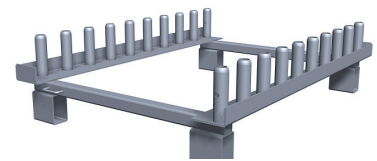

Rambainer

For 20 vertical frames