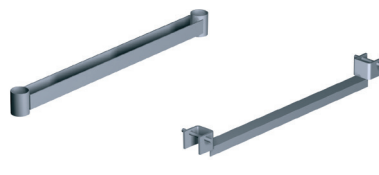

HAKI Ram

Easy to erect with few components!

HAKI Ram is unusually easy to erect. There are few basic components to make assembly simple and a complete range of accessories such as brackets and access ways to adapt the scaffolding to different types of work.

Internally-mounted stair

With easy to fit aluminium ladders that are combined with decking and trapdoor.

Externally-mounted stair

Provides easy access to the working level

Offset scaffolding

Perfect for use with things like bay windows. Note the location of the wall ties.

Adaptation to various types of façade work

Internally-mounted brackets SK 300/700 are an effective way to adapt to the shape of the façade.

Working under the eaves

With externally-mounted bracket SK 700 you can create excellent space for working under the eaves.

Deck, deck with trapdoor

W=300 mm, 600 mm Loading class 3

Guardrail

SKRDF with toeboard, SKRA

Toeboard, toeboard clips

Bracket AL 650, 700

Jaw width 22 mm
AL

Transom ground level, Platform locking