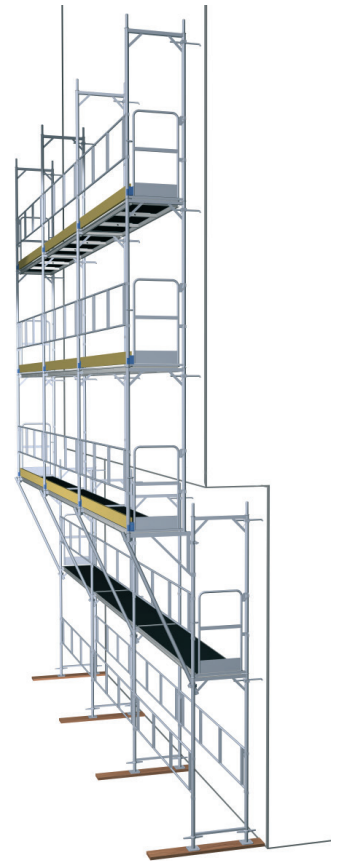

HAKI Ram

Easy to erect with few components!

HAKI Ram is unusually easy to erect. There are few basic components to make assembly simple and a complete range of accessories such as brackets and access ways to adapt the scaffolding to different types of work.

Internally-mounted stair

With easy to fit aluminium ladders that are combined with decking and trapdoor.

Externally-mounted stair

Provides easy access to the working level

Offset scaffolding

Perfect for use with things like bay windows. Note the location of the wall ties.

Base jack
Adjustable

Frame, frame with toeboard and L-frame
G and AL

Guardrail
With spring locking catch
G and AL

Ladder
For decking unit with hatch

Stair, handrail
With platform and locking
G and AL

Bracket 300, 700, 800
Jaw width 22 mm
G

Archway

Using aluminium beams you can easily construct an archway for vehicles to pass through. HAKI pavement frame makes it simple and safe to make a passage through or along the scaffolding. Ideal for pavements.