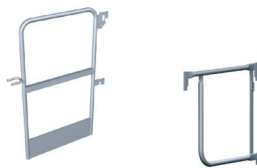

Adaptation to various types of façade work

Internally-mounted brackets SK 300/700 are an effective way to adapt to the shape of the façade.

Working under the eaves

With externally-mounted bracket SK 700 you can create excellent space for working under the eaves.

Deck, deck with trapdoor

W=300 mm, 600 mm Loading class 3

Guardrail

SKRDF with toeboard, SKRA

Toeboard, toeboard clips

Bracket AL 650, 700

Jaw width 22 mm
AL

Transom ground level, Platform locking