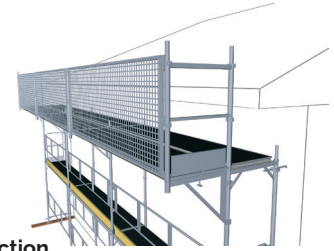

Internally-mounted stair

With easy to fit aluminium ladders that are combined with decking and trapdoor.

Externally-mounted stair

Provides easy access to the working level

Offset scaffolding

Perfect for use with things like bay windows. Note the location of the wall ties.

Base jack
Adjustable

Frame, frame with toeboard and L-frame
G and AL

Guardrail
With spring locking catch
G and AL

Ladder
For decking unit with hatch

Stair, handrail
With platform and locking
G and AL

Bracket 300, 700, 800
Jaw width 22 mm
G

Level differences

Larger differences in ground level are easy to eliminate with short frames and transom ground levels.

Roof protection

Use a safety gate with net instead of a guardrail and you provide good protection against falling off and falling objects.

Adaptation to various types of façade work

Internally-mounted brackets SK 300/700 are an effective way to adapt to the shape of the façade.

Working under the eaves

With externally-mounted bracket SK 700 you can create excellent space for working under the eaves.