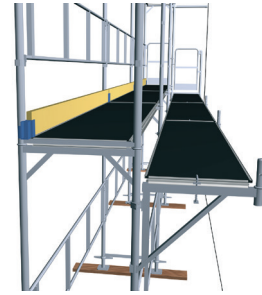

Internally-mounted stair

With easy to fit aluminium ladders that are combined with decking and trapdoor.

Externally-mounted stair

Provides easy access to the working level

Offset scaffolding

Perfect for use with things like bay windows. Note the location of the wall ties.

Base jack
Adjustable

Frame, frame with toeboard and L-frame
G and AL

Guardrail
With spring locking catch
G and AL

Ladder
For decking unit with hatch

Stair, handrail
With platform and locking
G and AL

Bracket 300, 700, 800
Jaw width 22 mm
G

Level differences

Larger differences in ground level are easy to eliminate with short frames and transom ground levels.

Roof protection

Use a safety gate with net instead of a guardrail and you provide good protection against falling off and falling objects.

Adaptation to various types of façade work

Internally-mounted brackets SK 300/700 are an effective way to adapt to the shape of the façade.

Working under the eaves

With externally-mounted bracket SK 700 you can create excellent space for working under the eaves.