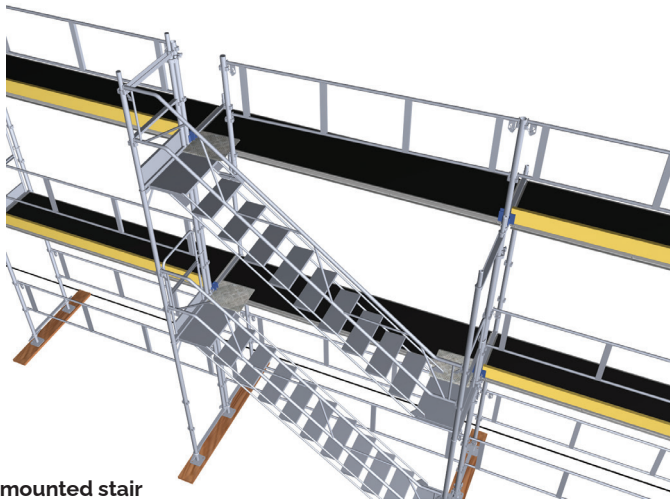

HAKI Ram

Easy to erect with few components!

HAKI Ram is unusually easy to erect. There are few basic components to make assembly simple and a complete range of accessories such as brackets and access ways to adapt the scaffolding to different types of work.

Internally-mounted stair

With easy to fit aluminium ladders that are combined with decking and trapdoor.

Externally-mounted stair

Provides easy access to the working level

Offset scaffolding

Perfect for use with things like bay windows. Note the location of the wall ties.

Base jack
Adjustable

Frame, frame with toeboard and L-frame
G and AL

Guardrail
With spring locking catch
G and AL

Ladder
For decking unit with hatch

Stair, handrail
With platform and locking
G and AL

Bracket 300, 700, 800
Jaw width 22 mm
G

Adaptation to various types of façade work

Internally-mounted brackets SK 300/700 are an effective way to adapt to the shape of the façade.

Working under the eaves

With externally-mounted bracket SK 700 you can create excellent space for working under the eaves.