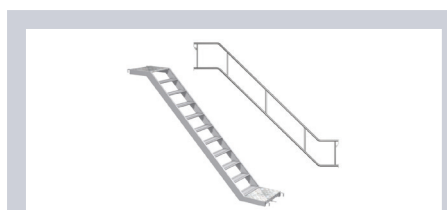

Internally-mounted stair

With easy to fit aluminium ladders that are combined with decking and trapdoor.

Externally-mounted stair

Provides easy access to the working level

Offset scaffolding

Perfect for use with things like bay windows. Note the location of the wall ties.

Base jack
Adjustable

Frame, frame with toeboard and L-frame
G and AL

Guardrail
With spring locking catch
G and AL

Ladder
For decking unit with hatch

Stair, handrail
With platform and locking
G and AL

Bracket 300, 700, 800
Jaw width 22 mm
G

Archway

Using aluminium beams you can easily construct an archway for vehicles to pass through. HAKI pavement frame makes it simple and safe to make a passage through or along the scaffolding. Ideal for pavements.

Adaptation to various types of façade work

Internally-mounted brackets SK 300/700 are an effective way to adapt to the shape of the façade.

Working under the eaves

With externally-mounted bracket SK 700 you can create excellent space for working under the eaves.