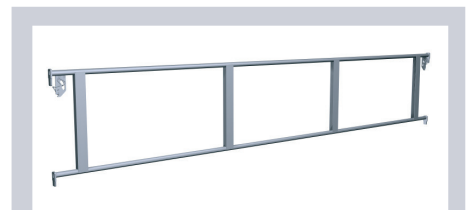

HAKI Ram

Easy to erect with few components!

HAKI Ram is unusually easy to erect. There are few basic components to make assembly simple and a complete range of accessories such as brackets and access ways to adapt the scaffolding to different types of work.

Internally-mounted stair

With easy to fit aluminium ladders that are combined with decking and trapdoor.

Externally-mounted stair

Provides easy access to the working level

Offset scaffolding

Perfect for use with things like bay windows. Note the location of the wall ties.

Base jack
Adjustable

Frame, frame with toeboard and L-frame
G and AL

Guardrail
With spring locking catch
G and AL

Ladder
For decking unit with hatch

Stair, handrail
With platform and locking
G and AL

Bracket 300, 700, 800
Jaw width 22 mm
G

Adaptation to various types of façade work

Internally-mounted brackets SK 300/700 are an effective way to adapt to the shape of the façade.

Working under the eaves

With externally-mounted bracket SK 700 you can create excellent space for working under the eaves.