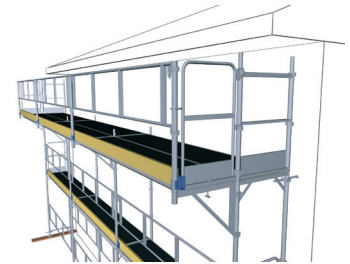

Internally-mounted stair

With easy to fit aluminium ladders that are combined with decking and trapdoor.

Externally-mounted stair

Provides easy access to the working level

Offset scaffolding

Perfect for use with things like bay windows. Note the location of the wall ties.

Level differences

Larger differences in ground level are easy to eliminate with short frames and transom ground levels.

Roof protection

Use a safety gate with net instead of a guardrail and you provide good protection against falling off and falling objects.

Adaptation to various types of façade work

Internally-mounted brackets SK 300/700 are an effective way to adapt to the shape of the façade.

Working under the eaves

With externally-mounted bracket SK 700 you can create excellent space for working under the eaves.