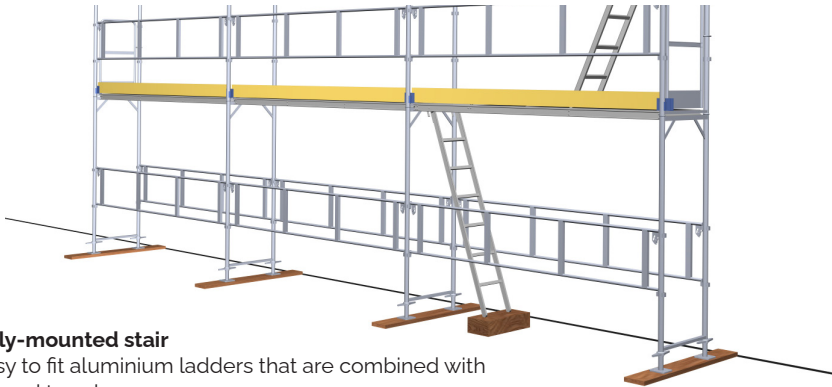

HAKI Ram

Easy to erect with few components!

HAKI Ram is unusually easy to erect. There are few basic components to make assembly simple and a complete range of accessories such as brackets and access ways to adapt the scaffolding to different types of work.

Internally-mounted stair

With easy to fit aluminium ladders that are combined with decking and trapdoor.

Externally-mounted stair

Provides easy access to the working level

Offset scaffolding

Perfect for use with things like bay windows. Note the location of the wall ties.

Base jack
Adjustable

Frame, frame with toeboard and L-frame
G and AL

Guardrail
With spring locking catch
G and AL

Ladder
For decking unit with hatch

Stair, handrail
With platform and locking
G and AL

Bracket 300, 700, 800
Jaw width 22 mm
G

Adaptation to various types of façade work

Internally-mounted brackets SK 300/700 are an effective way to adapt to the shape of the façade.

Working under the eaves

With externally-mounted bracket SK 700 you can create excellent space for working under the eaves.