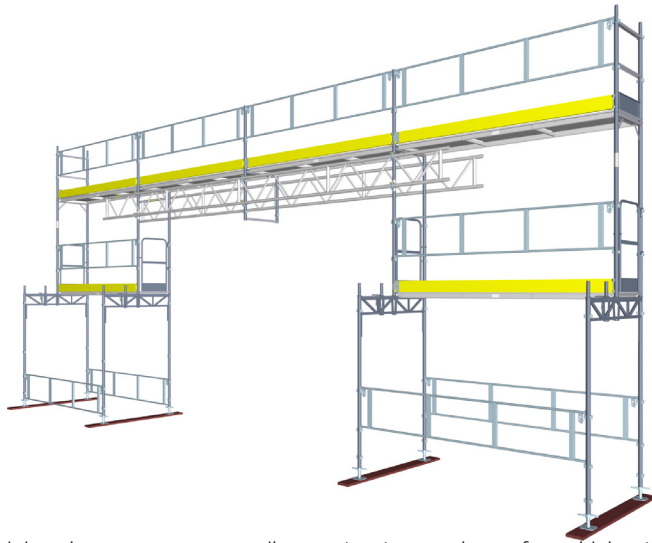

HAKI Ram

Easy to erect with few components!

HAKI Ram is unusually easy to erect. There are few basic components to make assembly simple and a complete range of accessories such as brackets and access ways to adapt the scaffolding to different types of work.

Internally-mounted stair

With easy to fit aluminium ladders that are combined with decking and trapdoor.

Externally-mounted stair

Provides easy access to the working level

Offset scaffolding

Perfect for use with things like bay windows. Note the location of the wall ties.

Base jack
Adjustable

Frame, frame with toeboard and L-frame
G and AL

Guardrail
With spring locking catch
G and AL

Ladder
For decking unit with hatch

Stair, handrail
With platform and locking
G and AL

Bracket 300, 700, 800
Jaw width 22 mm
G

Adaptation to various types of façade work

Internally-mounted brackets SK 300/700 are an effective way to adapt to the shape of the façade.

Working under the eaves

With externally-mounted bracket SK 700 you can create excellent space for working under the eaves.