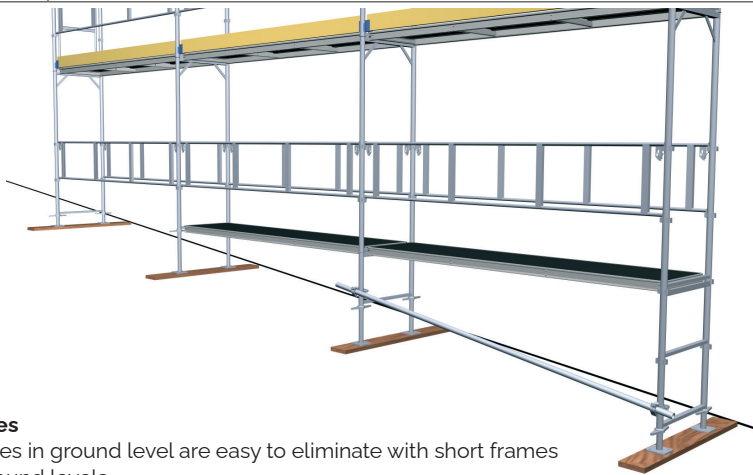

Internally-mounted stair

With easy to fit aluminium ladders that are combined with decking and trapdoor.

Externally-mounted stair

Provides easy access to the working level

Offset scaffolding

Perfect for use with things like bay windows. Note the location of the wall ties.

Base jack
Adjustable

Frame, frame with toeboard and L-frame
G and AL

Guardrail
With spring locking catch
G and AL

Ladder
For decking unit with hatch

Stair, handrail
With platform and locking
G and AL

Bracket 300, 700, 800
Jaw width 22 mm
G

Level differences

Larger differences in ground level are easy to eliminate with short frames and transom ground levels.

Roof protection

Use a safety gate with net instead of a guardrail and you provide good protection against falling off and falling objects.

Adaptation to various types of façade work

Internally-mounted brackets SK 300/700 are an effective way to adapt to the shape of the façade.

Working under the eaves

With externally-mounted bracket SK 700 you can create excellent space for working under the eaves.