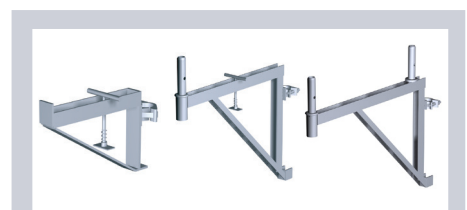

HAKI Ram

Easy to erect with few components!

HAKI Ram is unusually easy to erect. There are few basic components to make assembly simple and a complete range of accessories such as brackets and access ways to adapt the scaffolding to different types of work.

Internally-mounted stair

With easy to fit aluminium ladders that are combined with decking and trapdoor.

Externally-mounted stair

Provides easy access to the working level

Offset scaffolding

Perfect for use with things like bay windows. Note the location of the wall ties.

Base jack
Adjustable

Frame, frame with toeboard and L-frame
G and AL

Guardrail
With spring locking catch
G and AL

Ladder
For decking unit with hatch

Stair, handrail
With platform and locking
G and AL

Bracket 300, 700, 800
Jaw width 22 mm
G

Adaptation to various types of façade work

Internally-mounted brackets SK 300/700 are an effective way to adapt to the shape of the façade.

Working under the eaves

With externally-mounted bracket SK 700 you can create excellent space for working under the eaves.